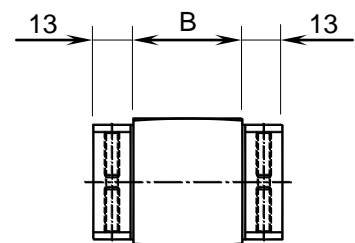

Kleinförderband Baureihe KFB ... M (Mittelantrieb)

Datenblatt
Nummer: 25.0210

Type	Profilhöhe A [mm]	Bandbreite B [mm]	Rollen-Ø C [mm]	Bandgeschwindigkeit (stufenlos) [m/min] bei Übersetzung		
				15:1	38:1	75:1
KFB 30/30/M	30	30	32	... 29,0	... 11,0	... 5,0
KFB 40/40/M	40	40	42	... 29,0	... 11,0	... 5,0
KFB 50/50/M	50	50	52	... 29,0	... 11,0	... 5,0
KFB 60/30/M	30	60	32	... 29,0	... 11,0	... 5,0
KFB 80/40/M	40	80	42	... 29,0	... 11,0	... 5,0
KFB 100/50M	50	100	52	... 29,0	... 11,0	... 5,0
KFB 150/40/M	40	150	42	... 29,0	... 11,0	... 5,0
KFB 200/40/M	40	200	42	... 29,0	... 11,0	... 5,0
KFB 250/40/M	40	250	42	... 29,0	... 11,0	... 5,0
KFB 300/40/M	40	300	42	... 29,0	... 11,0	... 5,0