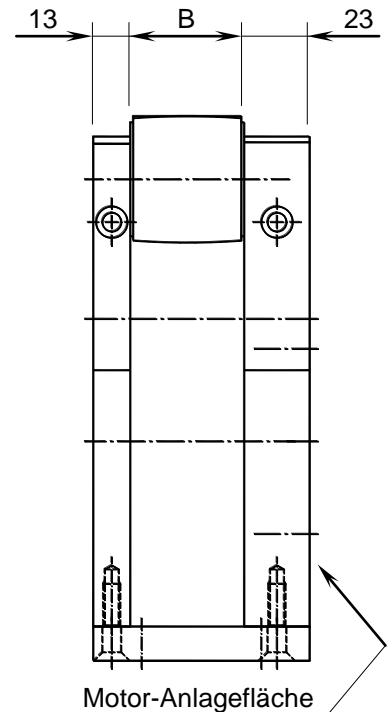

Kleinförderband Baureihe KFB ... M (Mittelantrieb)

Datenblatt
Nummer: 25.0210

Type	Profilhöhe A [mm]	Bandbreite B [mm]	Rollen-Ø C [mm]	Bandgeschwindigkeit (stufenlos) [m/min] bei Übersetzung		
				15:1	38:1	75:1
KFB 30/30/M	30	30	32	... 29,0	... 11,0	... 5,0
KFB 40/40/M	40	40	42	... 29,0	... 11,0	... 5,0
KFB 50/50/M	50	50	52	... 29,0	... 11,0	... 5,0
KFB 60/30/M	30	60	32	... 29,0	... 11,0	... 5,0
KFB 80/40/M	40	80	42	... 29,0	... 11,0	... 5,0
KFB 100/50M	50	100	52	... 29,0	... 11,0	... 5,0
KFB 150/40/M	40	150	42	... 29,0	... 11,0	... 5,0
KFB 200/40/M	40	200	42	... 29,0	... 11,0	... 5,0
KFB 250/40/M	40	250	42	... 29,0	... 11,0	... 5,0
KFB 300/40/M	40	300	42	... 29,0	... 11,0	... 5,0