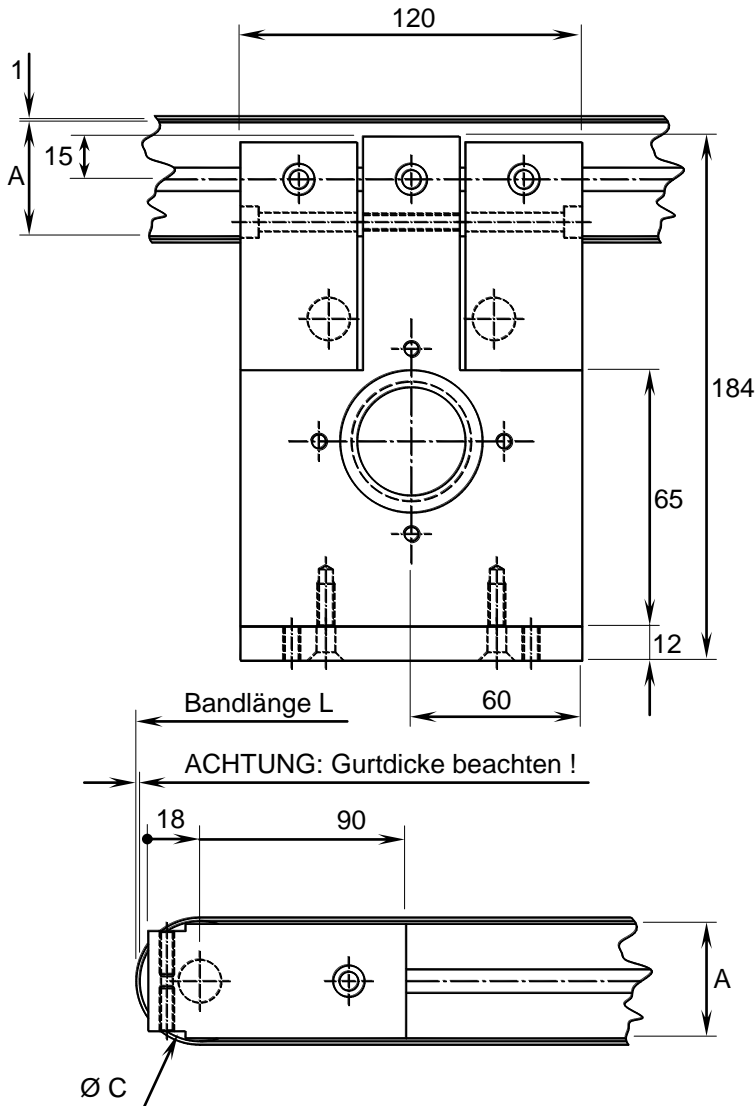

Kleinförderband Baureihe KFB ... M (Mittelantrieb)

Datenblatt
Nummer: 25.0210

Type	Profilhöhe A [mm]	Bandbreite B [mm]	Rollen-Ø C [mm]	Bandgeschwindigkeit (stufenlos) [m/min] bei Übersetzung		
				15:1	38:1	75:1
KFB 30/30/M	30	30	32	... 29,0	... 11,0	... 5,0
KFB 40/40/M	40	40	42	... 29,0	... 11,0	... 5,0
KFB 50/50/M	50	50	52	... 29,0	... 11,0	... 5,0
KFB 60/30/M	30	60	32	... 29,0	... 11,0	... 5,0
KFB 80/40/M	40	80	42	... 29,0	... 11,0	... 5,0
KFB 100/50M	50	100	52	... 29,0	... 11,0	... 5,0
KFB 150/40/M	40	150	42	... 29,0	... 11,0	... 5,0
KFB 200/40/M	40	200	42	... 29,0	... 11,0	... 5,0
KFB 250/40/M	40	250	42	... 29,0	... 11,0	... 5,0
KFB 300/40/M	40	300	42	... 29,0	... 11,0	... 5,0